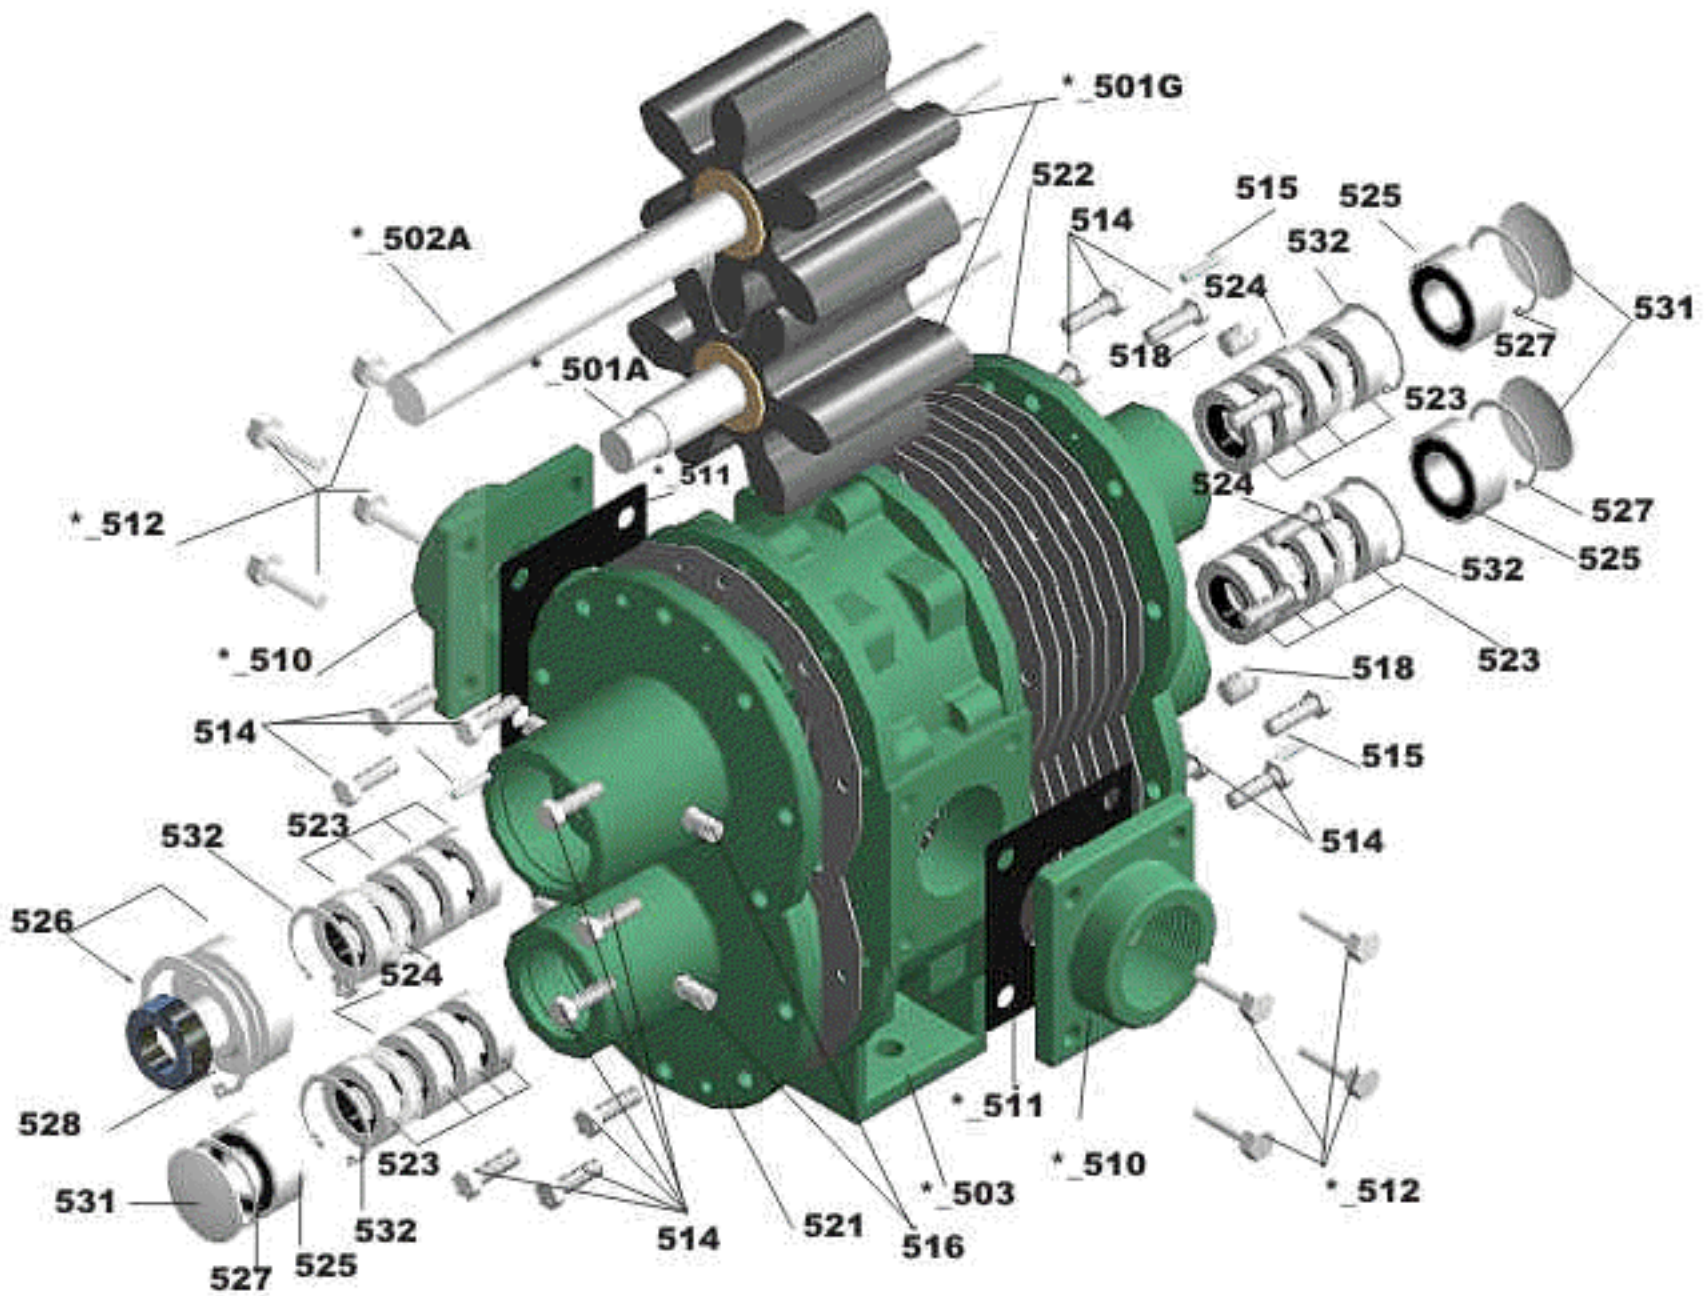

500 Series Parts

* Denotes 4 digit code number use pump size for first number

500 Series Parts:

Stock No.	Description	Qty	Stock No.	Description	Qty	Stock No.	Description	Qty			
1	506	Gasket, Plate	8	8	523	Seal, Shaft	16	* 16	-503	Case, Center	1
2	514	Bolt, End Plate	24	9	524	Ring, Lantern	4	* 17	-510	Flange, Adapter	2
3	515	Pin, Tape	4	10	525	Bearing, Small	3	* 18	-511	Gasket, Flange	2
4	516	Fitting, Grease	8	11	526	Bearing, Large	1	* 19	-512	Flange, Bolt	8
5	518	Plug, Drain	2	12	527	Ring, Lock 2" Bearing	3	* 20	-501A	Shaft, Idler	1
6	521	Plate, Front OB	1	13	528	Ring, Lock 3" Bearing	1	* 21	-501K	Key Gear	2
7	522	Plate, Back OB	1	14	531	Plug, Expansion	3	* 22	-501G	Gear, Buna-N	2
				15	532	Ring, Lock Seal		* 23	-502A	Shaft, Drive	1

500 Series Options:

Stock No.	Description	Stock No.	Description	Stock No.	Description
25/35 EXT	Shaft, Extension	25/35 IB RK	Repair Kit	* -5 SS	Stainless Steel Shafts
25/35 SS EXT	Shaft, SS Extension	24/34 POB RK	Repair Kit	* -501 C	Steel Gear
25/35 HP	Plate, Hard Wear	24/34 POB	Gland, Packing	* -501 UG	Urethane Gear
				* -510A	Flange, Adapter Mounting

* Denotes 4 digit code number use pump size for first number