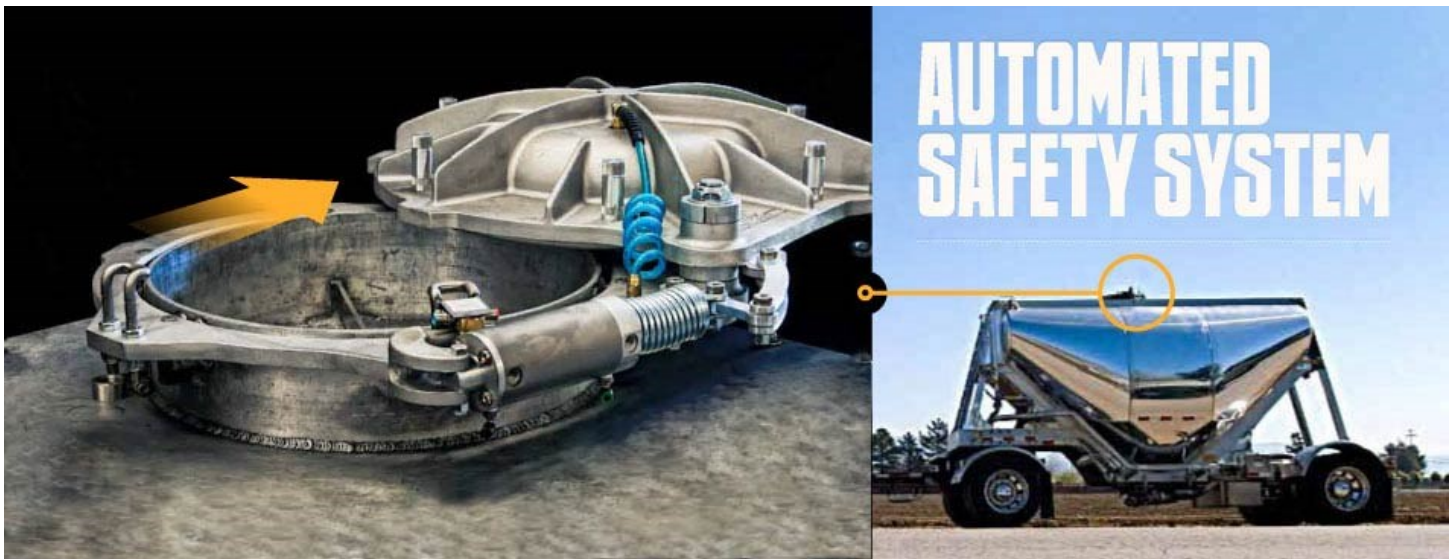

Automated Safety System

Work faster and more efficiently from the ground

- Reliable
- Light weight
- No welding
- Comes fully assembled

The only automatic lid that makes sense. This compact lid is easy to install, pins on to existing lid ring, works with multiple lid configurations.